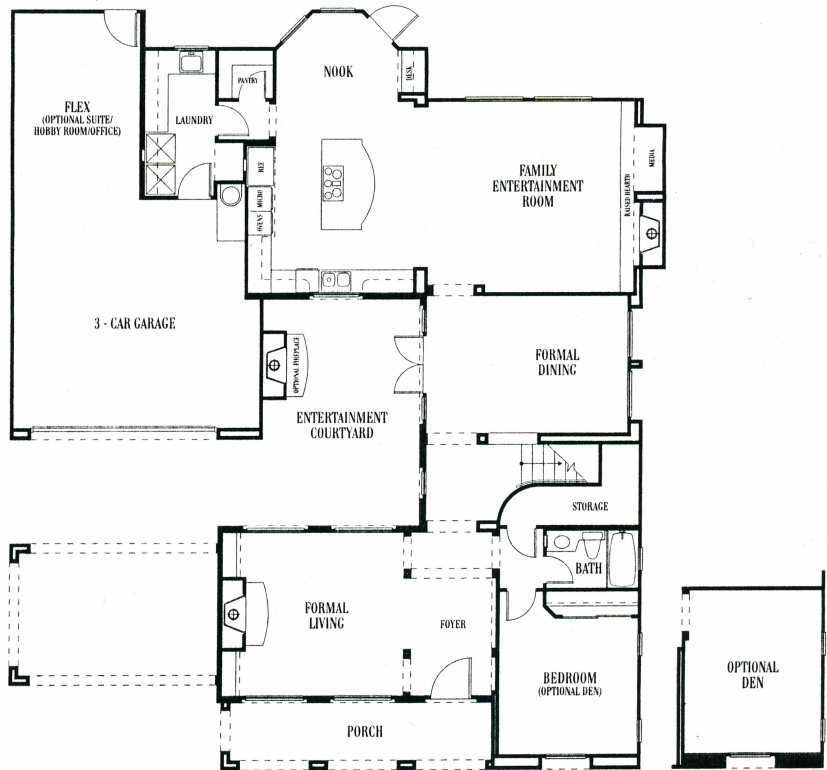

## RESIDENCE 2R

3,420 SQUARE FEET

Two-Story Home with Center Courtyard,  
Bedrooms with Bonus Room, 3 Baths,  
Or Optional 5 Bedrooms with 4 Baths,  
Family Entertainment Room,  
3-Car Garage

SECOND FLOOR

"As Modeled"

"As Modeled"

FIRST FLOOR

"As Modeled"