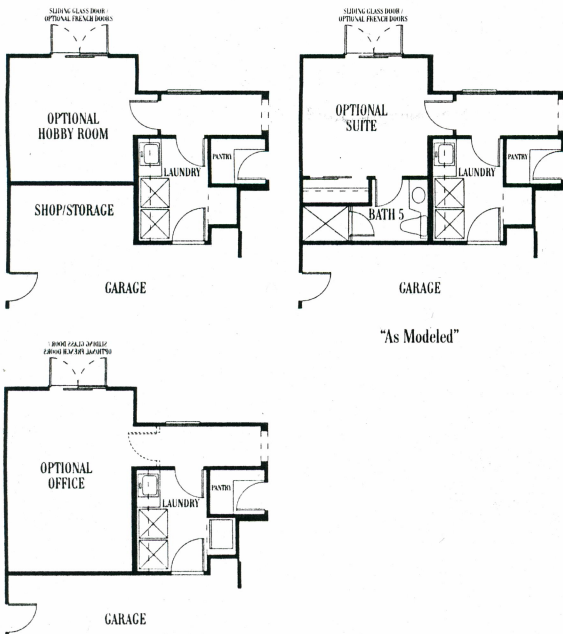

## RESIDENCE 2R

3,420 SQUARE FEET

Two-Story Home with Center Courtyard,  
Bedrooms with Bonus Room, 3 Baths,  
Or Optional 5 Bedrooms with 4 Baths,  
Family Entertainment Room,  
3-Car Garage

SECOND FLOOR

"As Modeled"

"As Modeled"

FIRST FLOOR

"As Modeled"