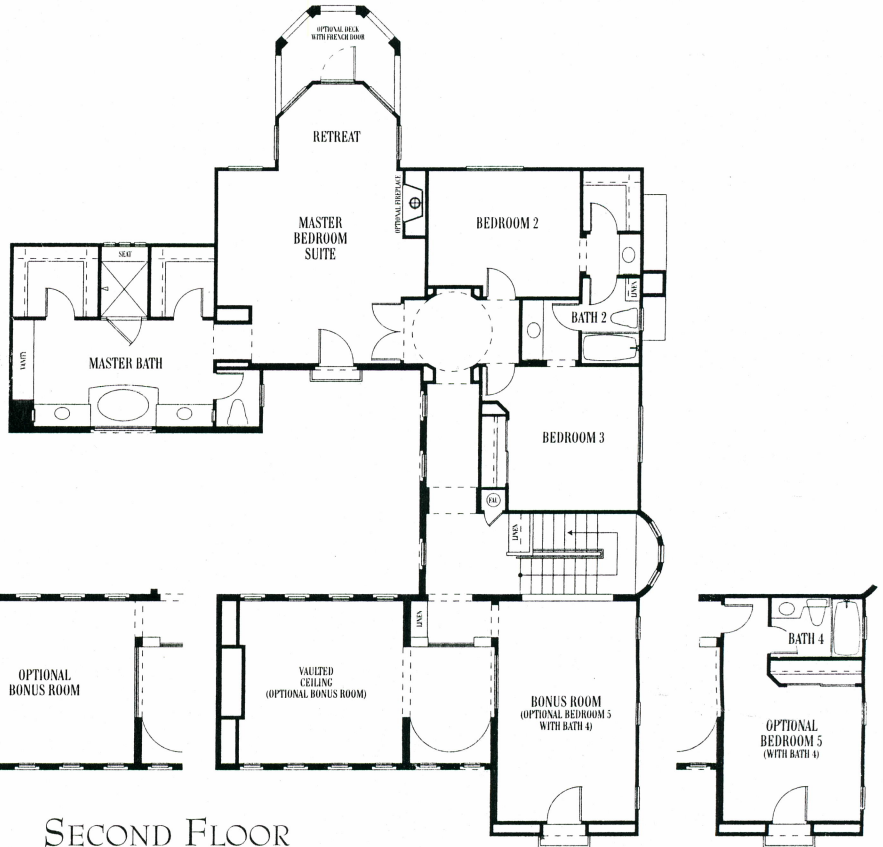

## RESIDENCE 2R

3,420 SQUARE FEET

Two-Story Home with Center Courtyard,  
Bedrooms with Bonus Room, 3 Baths,  
Or Optional 5 Bedrooms with 4 Baths,  
Family Entertainment Room,  
3-Car Garage

SECOND FLOOR

"As Modeled"

"As Modeled"

FIRST FLOOR

"As Modeled"